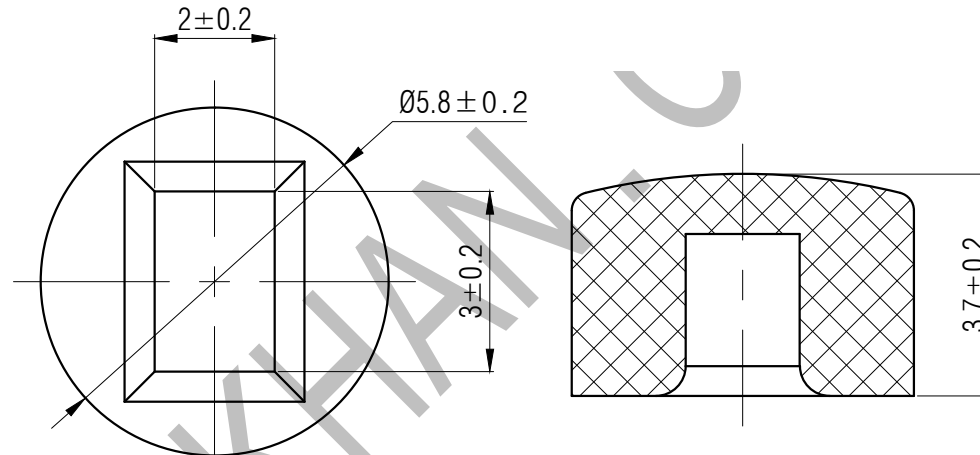

SWITCH CAP  
P/N:SC311

Materials

ABS

Color

Black, White  
(OEM AVAILABLE)

Packaging

Bulk Package

Inner Package: Plastic bag

Outer Package: Carton

VERSION

KH14FE22E

PROJECTION

Dimensions are shown:mm(inches)

DESIGN

DRAWN

APPROVAL

SCALE

8:1

SIZE

A4

2014.02.20